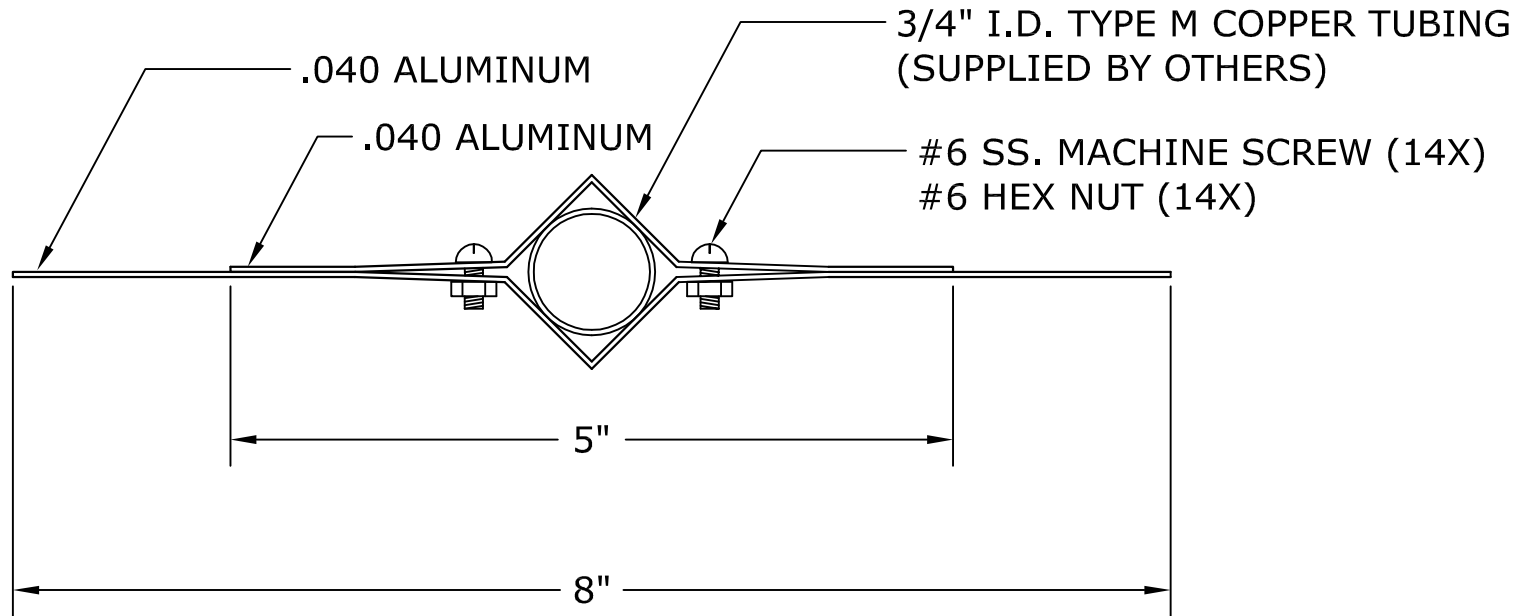

SUNSHINE SIDE

SHADED SIDE

BIG FIN DOUBLE PLATE END VIEW

TITLE: BIG FIN DOUBLE PLATE END VIEW

REFERENCE:

SCALE: NTS

DRAWN BY: JDG

DWG: DOUBLEPLATE(END).DWG